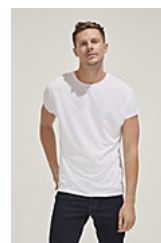

Quality

JERSEY 160
100% polyester with cotton feel
Ribbed collar with elastane

Style

Short sleeves without armholes
Cut and sewn

Available sizes

Sizes	S	M	L	XL	XXL
A/B	65,2/43	66/46	66,7/49	67,5/52	68,2/55

Available colours

White

Packaging

Carton size : 56 x 35 x 25 cm

Weight per carton : 0.00 kg

Related products

SOL'S MAGMA MEN
01704