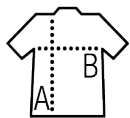

Quality

JERSEY 160
100% polyester with cotton feel
Ribbed collar with elastane

Style

Short sleeves without armholes
Cut and sewn

Available sizes

Sizes	S	M	L	XL	XXL
A/B	65,2/43	66/46	66,7/49	67,5/52	68,2/55

Available colours

White

Packaging

Carton size : 56 x 35 x 25 cm

Weight per carton : 0.00 kg

Related products

SOL'S MAGMA MEN
01704