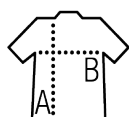

Quality

RIPSTOP
Outshell: 100% polyamide - "Milky" coating
Lining and padding 100% polyester

Style

Available sizes

Sizes	S	M	L	XL	XXL	3XL	4XL
A/B	68/55	71/58	74/61	77/64	80/67	83/70	83/73

Available colours

Black

Navy

Charcoal grey

Packaging

Carton size : 58 x 40 x 40 cm

Weight per carton : 7.00 kg

Related products